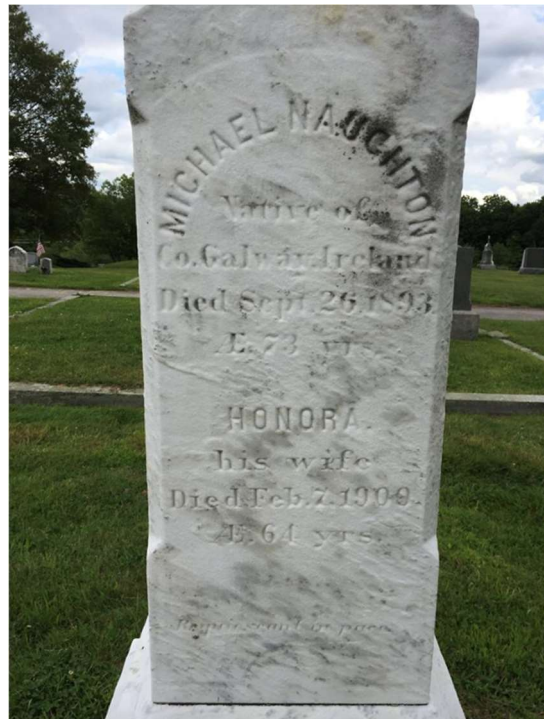

NAUGHTON / NORTON

Michael Naughton

Native of

County Galway

Died Sept. 26, 1893

Age 73 yrs.

Honora

his wife

Died Feb 7, 1909

Age 64 yrs

(Same stone has **David Welch** on the other side, County Tipperary, died 1871 - may have been Honora's brother.)

NEWMAN

Thomas Newman

Died Dec 19, 1889

Age 59 years

Native of the County Meath, Ireland